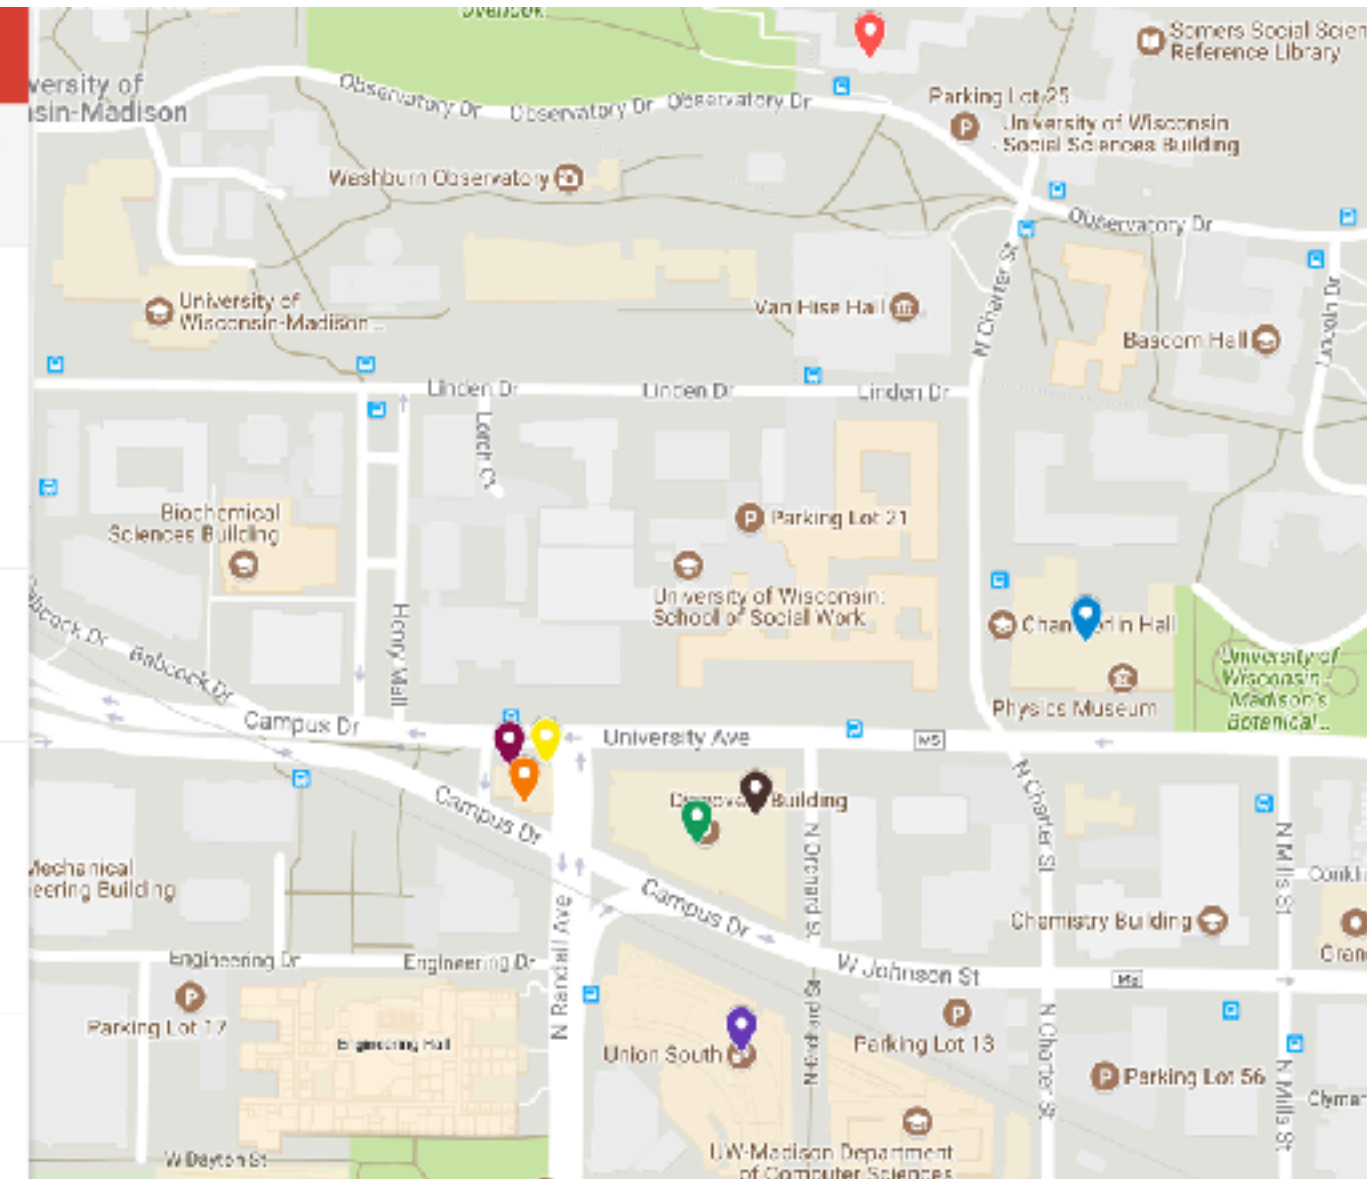

# BootCamp Information

<https://events.icecube.wisc.edu/conferenceDisplay.py?confId=99> (private for now)

- Overview
- Registration
  - Registration Form
- List of registrants
- Timetable
- Livestream
- Recordings
- Lunch Suggestions
- Accommodation

- Bootcamp 2018-Lunch ...
- Lunch spots around Chamberlin Hall
- 23 views
- SHARE
- \$-Lunch spots (\$5-\$10 range)
  - Subway-Sandwich(1401 University Ave)
  - Liz's Market-food court (1200 Observatory ...)
  - Union South-Variety of food places (1308 ...)
  - QQ Express Chinese(1401 University Ave)
- Bootcamp Location
  - Chamberlin Hall Meeting location (1150 Un...
- \$\$-Lunch spots (\$10-\$20)
  - Library Cafe & Bar(320 Randall Ave)
  - Aldo's Cafe(330 N Orchard St)
  - Steenbock's On Orchard (330 N Orchard St)

# BootCamp Information

<https://events.icecube.wisc.edu/conferenceDisplay.py?confId=99> (private for now)

**Bootcamp 2018-Lunch ...**

Lunch spots around Chamberlin Hall  
23 views  
SHARE

- \$-Lunch spots (\$5-\$10 range)**
  - Subway-Sandwich(1401 University Ave)
  - Liz's Market-food court (1200 Observatory ...)
  - Union South-Variety of food places (1308 ...)
  - QQ Express Chinese(1401 University Ave)
- Bootcamp Location**
  - Chamberlin Hall Meeting location (1150 Un...
- \$\$-Lunch spots (\$10-\$20)**
  - Library Cafe & Bar(320 Randall Ave)
  - Aldo's Cafe(330 N Orchard St)
  - Steenbock's On Orchard (330 N Orchard St)