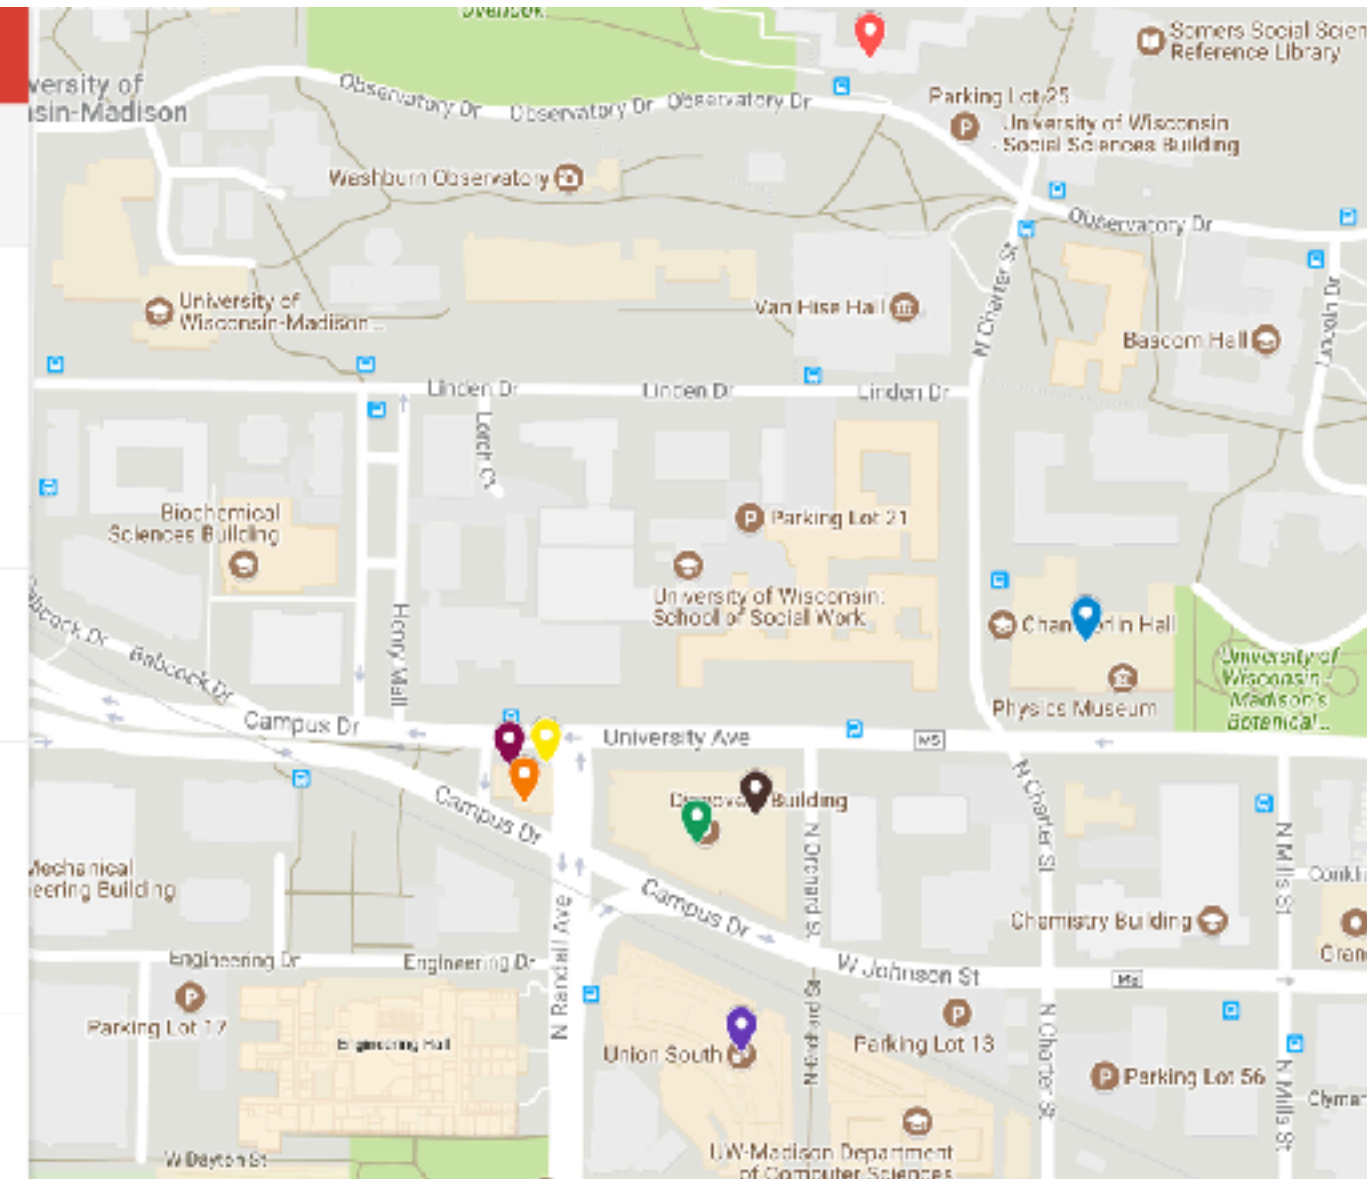

- Bootcamp 2018-Lunch ...
- Lunch spots around Chamberlin Hall
- 23 views
- SHARE
- \$-Lunch spots (\$5-\$10 range)
  - Subway-Sandwich(1401 University Ave)
  - Liz's Market-food court (1200 Observatory ...)
  - Union South-Variety of food places (1308 ...)
  - QQ Express Chinese(1401 University Ave)
- Bootcamp Location
  - Chamberlin Hall Meeting location (1150 Un...
- \$\$-Lunch spots (\$10-\$20)
  - Library Cafe & Bar(320 Randall Ave)
  - Aldo's Cafe(330 N Orchard St)
  - Steenbock's On Orchard (330 N Orchard St)

# BootCamp Information

<https://events.icecube.wisc.edu/conferenceDisplay.py?confId=99> (private for now)

**Bootcamp 2018-Lunch ...**

Lunch spots around Chamberlin Hall  
23 views  
SHARE

- \$-Lunch spots (\$5-\$10 range)**
  - Subway-Sandwich(1401 University Ave)
  - Liz's Market-food court (1200 Observatory ...)
  - Union South-Variety of food places (1308 ...)
  - QQ Express Chinese(1401 University Ave)
- Bootcamp Location**
  - Chamberlin Hall Meeting location (1150 Un...
- \$\$-Lunch spots (\$10-\$20)**
  - Library Cafe & Bar(320 Randall Ave)
  - Aldo's Cafe(330 N Orchard St)
  - Steenbock's On Orchard (330 N Orchard St)

- Overview
- Registration
  - Registration Form
- List of registrants
- Timetable
- Livestream
- Recordings
- Lunch Suggestions
- Accommodation

IceCube bootcamp on basic software and analysis techniques. Bootcamp runs from June 18-22, 2018. There is no pre-bootcamp this year. Instead, we will send out python lectures before the bootcamp.