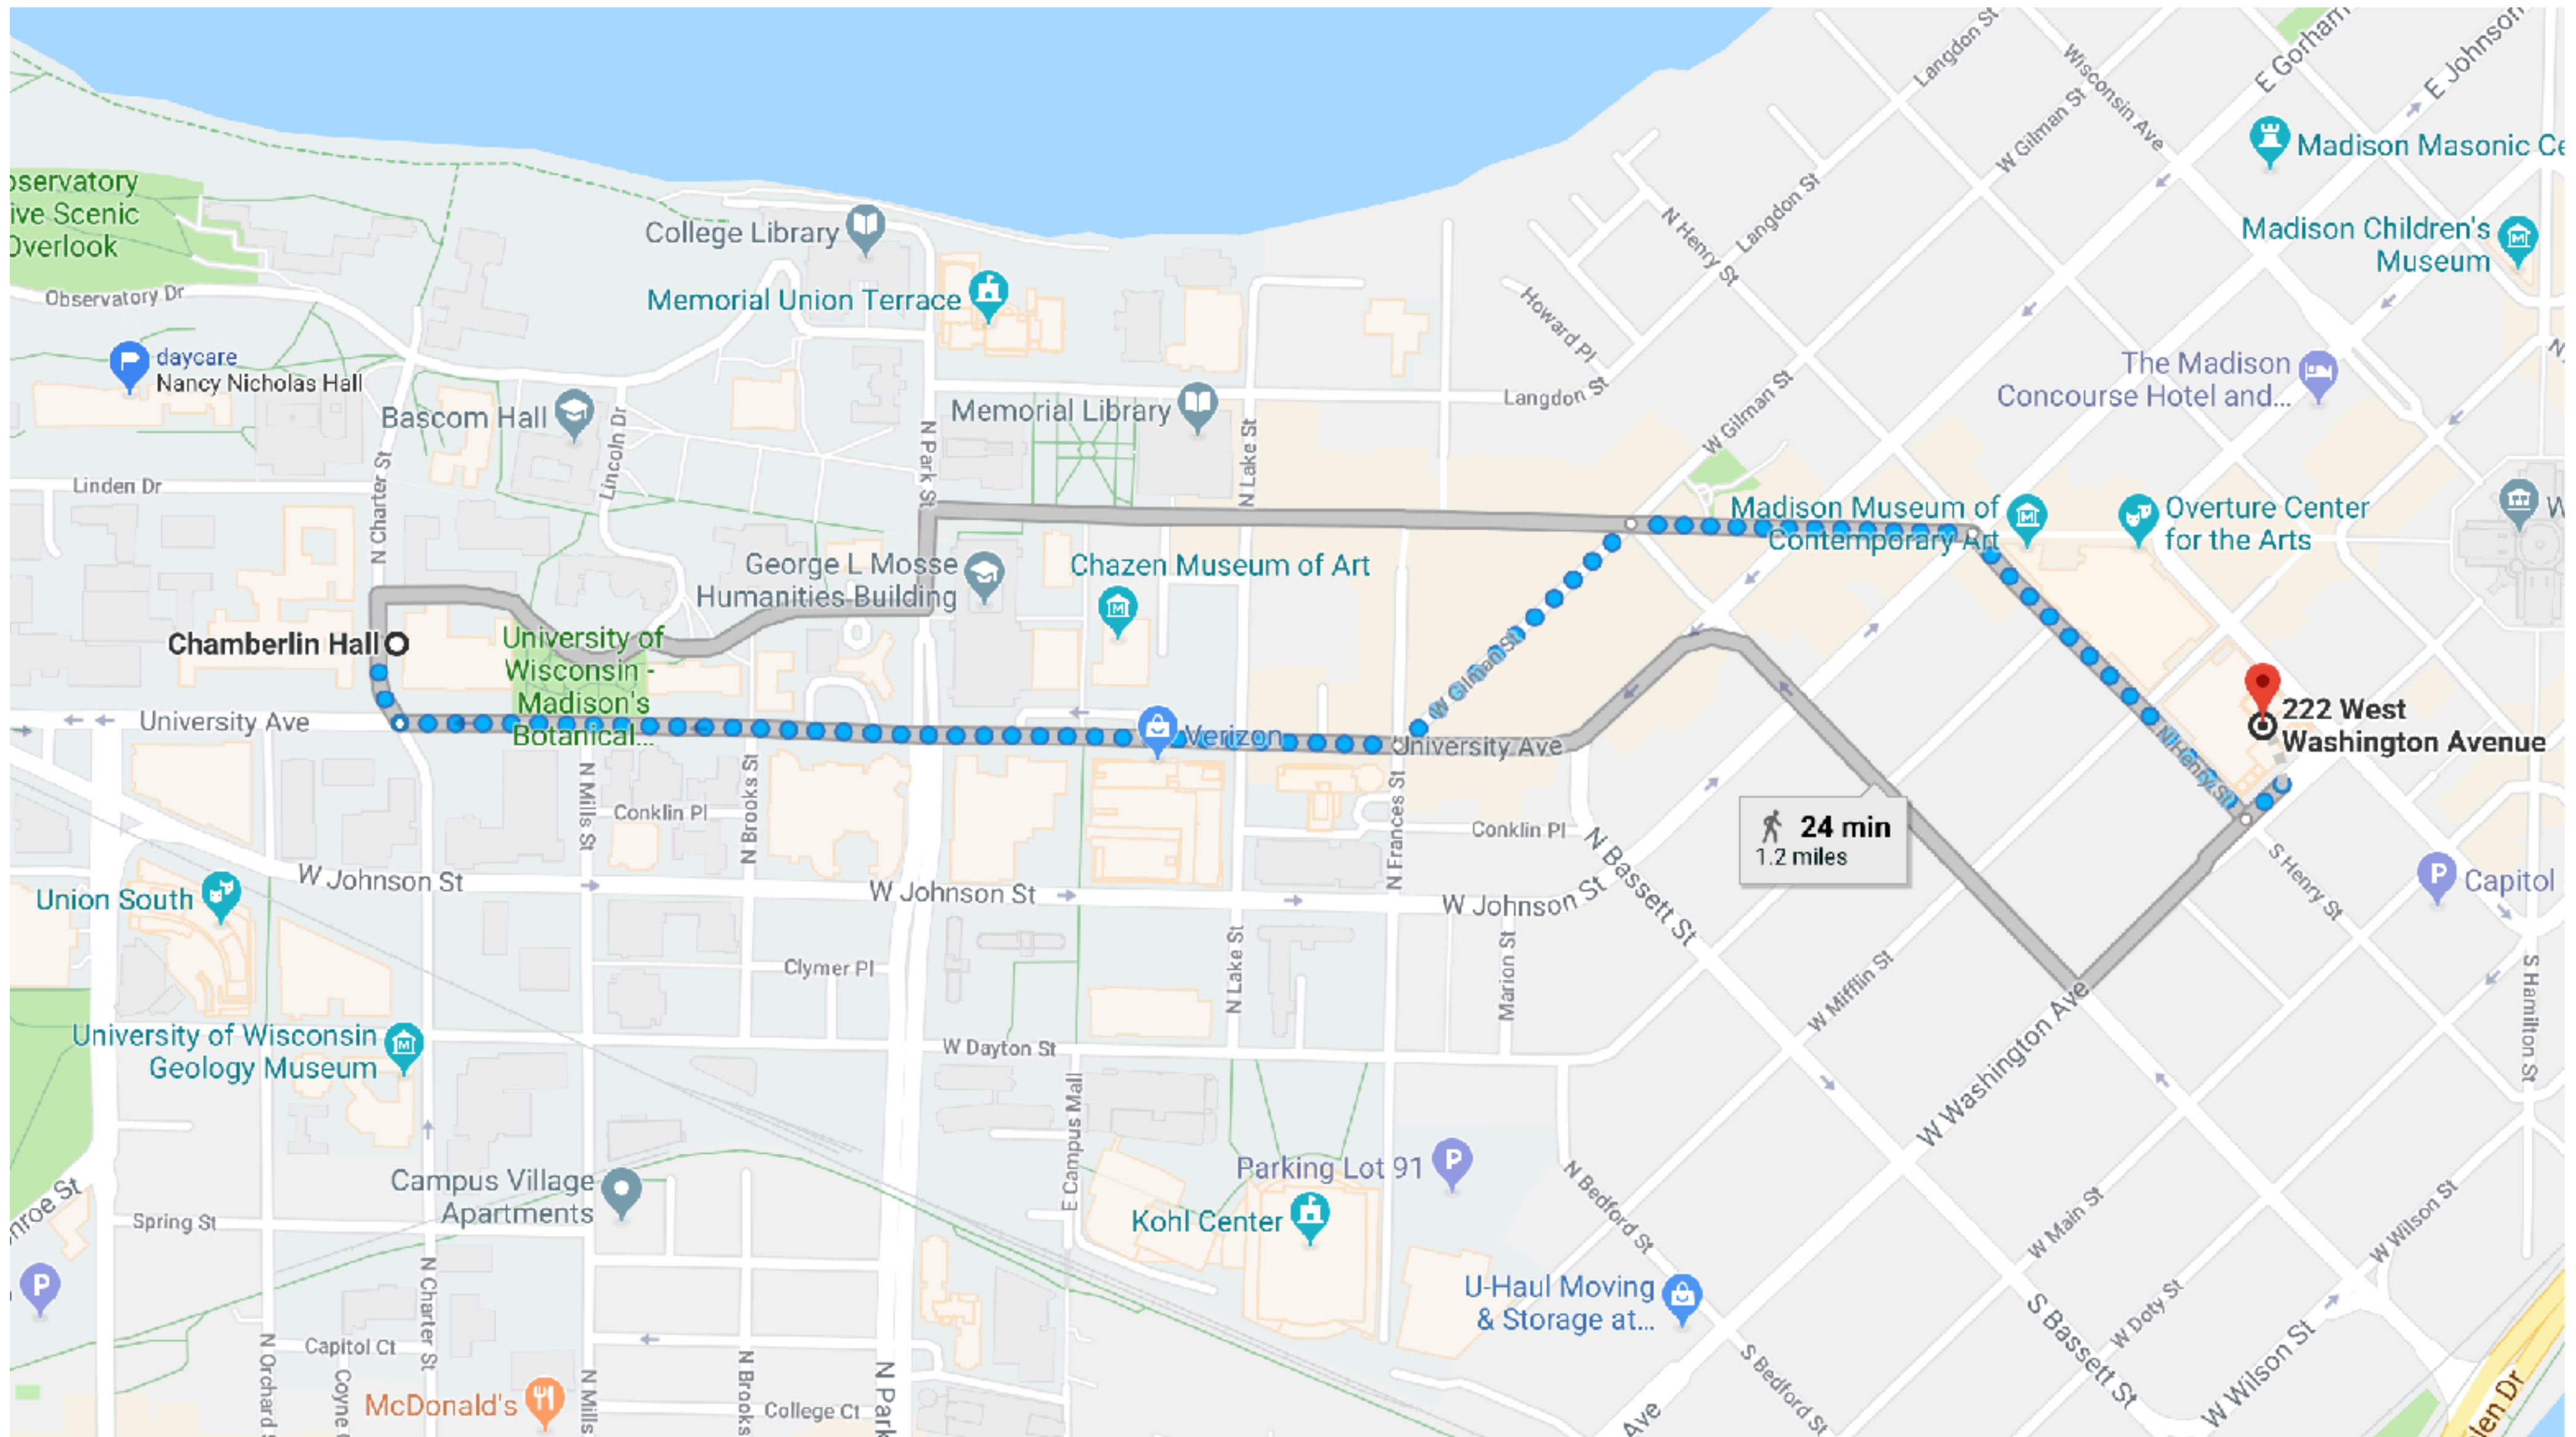

## Events

[IceCube bootcamp 2018](#)  
Jun 18, 2018 to Jun 22, 2018

[Grandparents University at WIPAC](#)  
Jul 26, 2018 to Jul 27, 2018

# Where WIPAC locates