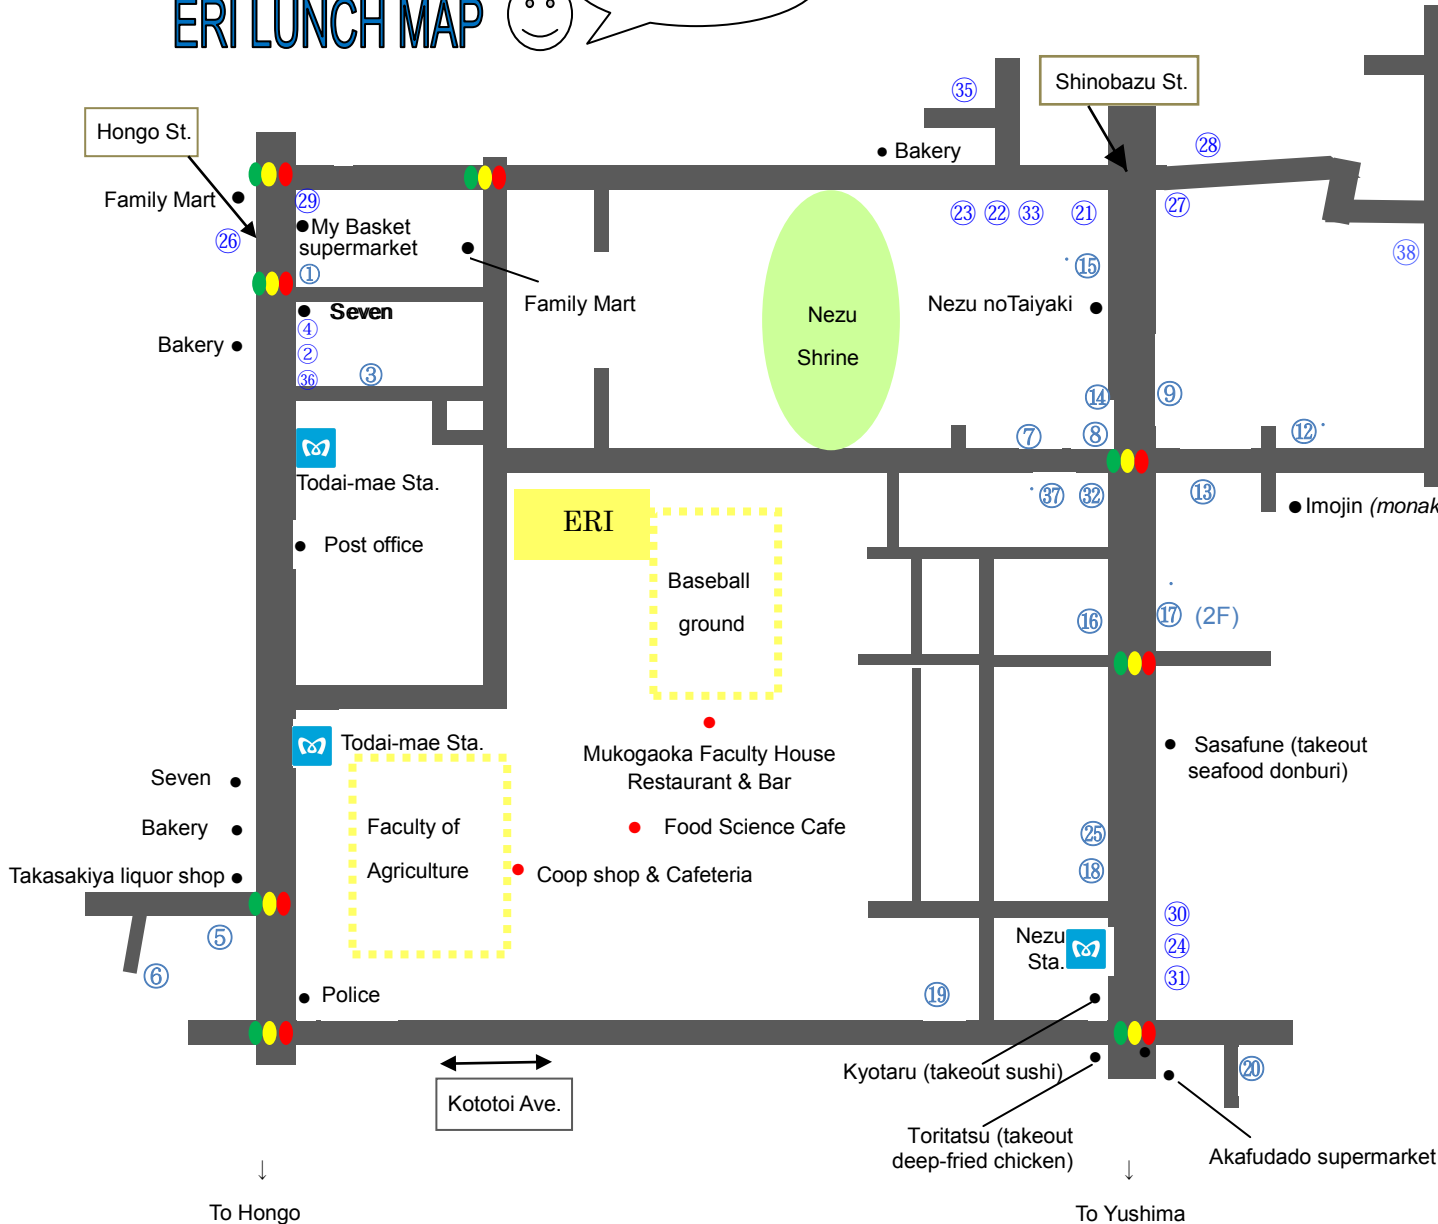

# ERI LUNCH MAP

- ① Bolijia: Chinese restaurant, take-out lunch ★×2
- ② Komatsu-an小松庵: Soba (Japanese noodle)
- ③ K: Pasta and beer
- ④ Torinosu: Organic restaurant
- ⑤ Masudaya: Soba and udon
- ⑥ Orion: Ramen, Tsukemen (noodles) ★×4
- ⑦ Nenotsu根の津: Sanuki udon (Japanese noodle)
- ⑧ Keiけい: Japanese lunch set (steak-don etc.) ★×3
- ⑨ Tsubomi 蕾: Japanese seafood
- ⑩ Yoshibo Rinよし房凛: Soba
- ⑪ Kawai カワイ: Soba lunch set
- ⑫ Luce ルーチェ: Italian pizza and pasta
- ⑬ Hai Shanghai海上海: Chinese dishes ★
- ⑭ Nezu Ichida Soba 根津一朶そば: Soba, tempura
- ⑮ Nezu Hamanoya Ramen 根津浜之家ラーメン
- ⑯ Matsuyoshi: Kamameshi and yakitori
- ⑰ Pasa: Nepal curry ★×3
- ⑱ Lucky: Chicken/Pork curry
- ⑲ Yanaka coffee 谷中コーヒー ★×5
- ⑳ Yu café ゆうcafe: Coffee, stew
- ㉑ Nezu Cafe: Japanese café, lunch sets
- ㉒ Torihana 鶏はな(2F): Broiled Chicken
- ㉓ 珈琲店(1F): Coffee Shop
- ㉔ Bistoire: Pasta and pizza
- ㉕ Tonkatsu Hinoki ひのき: Pork cutlet
- ㉖ Cantinetta Beato: Pasta
- ㉗ Felice Pasto: Pasta
- ㉘ Tofu Room Dy's: Tofu Sandwich, etc.
- ㉙ Cafe Yosuga 縁: Seafood donburi
- ㉚ 魚菜家旬の花: Seafood donburi
- ㉛ 吉野家 Yoshinoya: Beef/pork donburi, etc.
- ㉜ Hedge8: Hamburger, hotdog
- ㉝ MC Kitchen: Indian Nepali dining
- ㉞ F 9: Curry, One-plate lunch
- ㉟ Okaeri オカエリ: Japanese lunch/dinner set
- ㊱ 表参道生春巻き倶楽部: Summer roll
- ㊲ Signe Coffee: Coffee and sweets
- ㊳ Sanri 三里: Soba